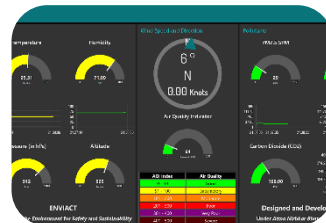

## Key Parameters Measured

**Air Pollutants:** Measure critical pollutants such as PM2.5 & 10, COx, NOx, SOx, O3, and carbons (HC and TVOC).

**Environmental Factors:** Monitor temperature, humidity, and pressure for a comprehensive environmental overview.

**Air Quality Index (AQI):** Calculate real-time AQI for precise air quality assessment.

**Wind Speed and Direction:** Gauge wind speed and direction to understand air circulation patterns.

## Features and Functionality

**Real-Time Data:** Acquire accurate, real-time data on air pollutants, environmental parameters, AQI, wind speed, and direction.

**Effortless Connectivity:** Seamlessly integrate via WIFI, LoRa, Ethernet, and GSM/GPRS for instant data transmission.

These parameters are displayed through intuitive gauges and dynamic graphs, granting immediate insights into the air quality of your surroundings.

The Air Quality Index (AQI) is color-coded for convenience, ranging from green for good air quality to maroon for severe conditions, enabling quick assessment and decision-making.