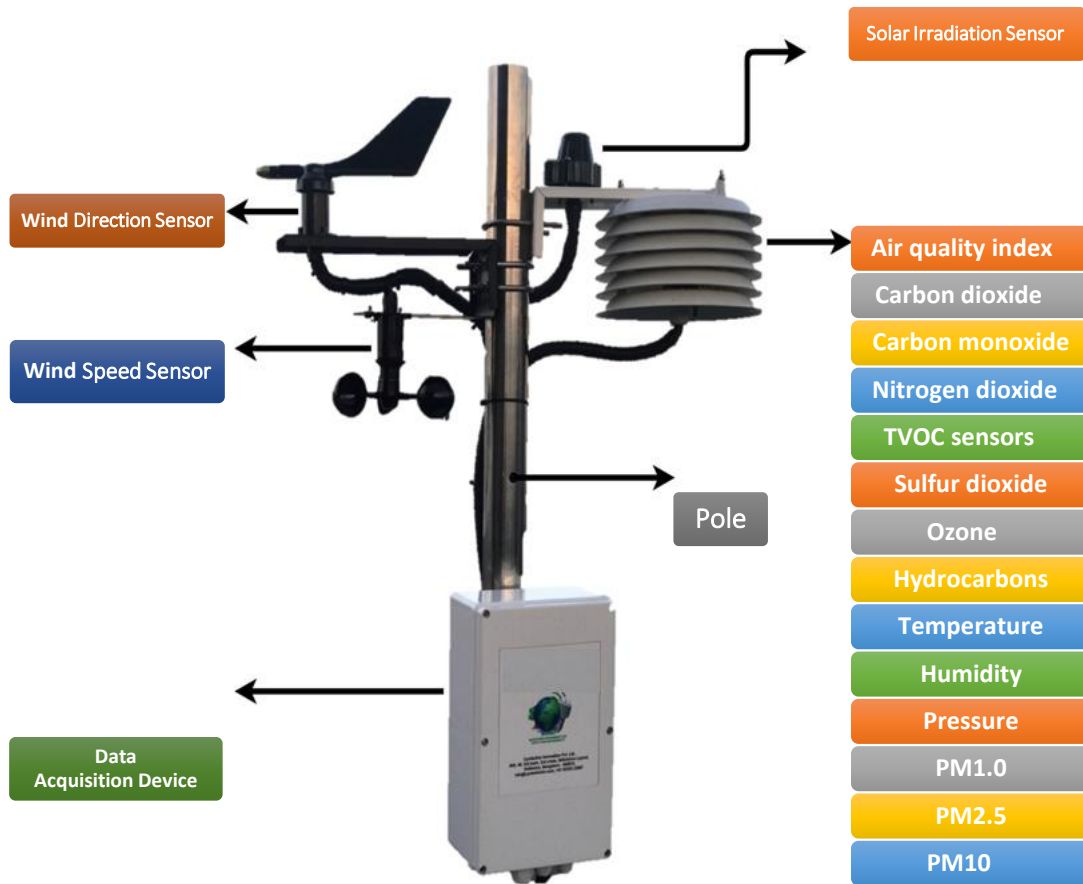

## Key Parameters Measured

**Air Pollutants:** Measure critical pollutants such as PM2.5 & 10, COx, NOx, SOx, O3, and carbons (HC and TVOC).

**Environmental Factors:** Monitor temperature, humidity, and pressure for a comprehensive environmental overview.

## Features and Functionality

**Real-Time Data:** Acquire accurate, real-time data on air pollutants, environmental parameters, AQI, wind speed, and direction.

**Effortless Connectivity:** Seamlessly integrate via WIFI, LoRa, Ethernet, and GSM/GPRS for instant data transmission.

These parameters are displayed through intuitive gauges and dynamic graphs, granting immediate insights into the air quality of your surroundings.

The Air Quality Index (AQI) is color-coded for convenience, ranging from green for good air quality to maroon for severe conditions, enabling quick assessment and decision-making.